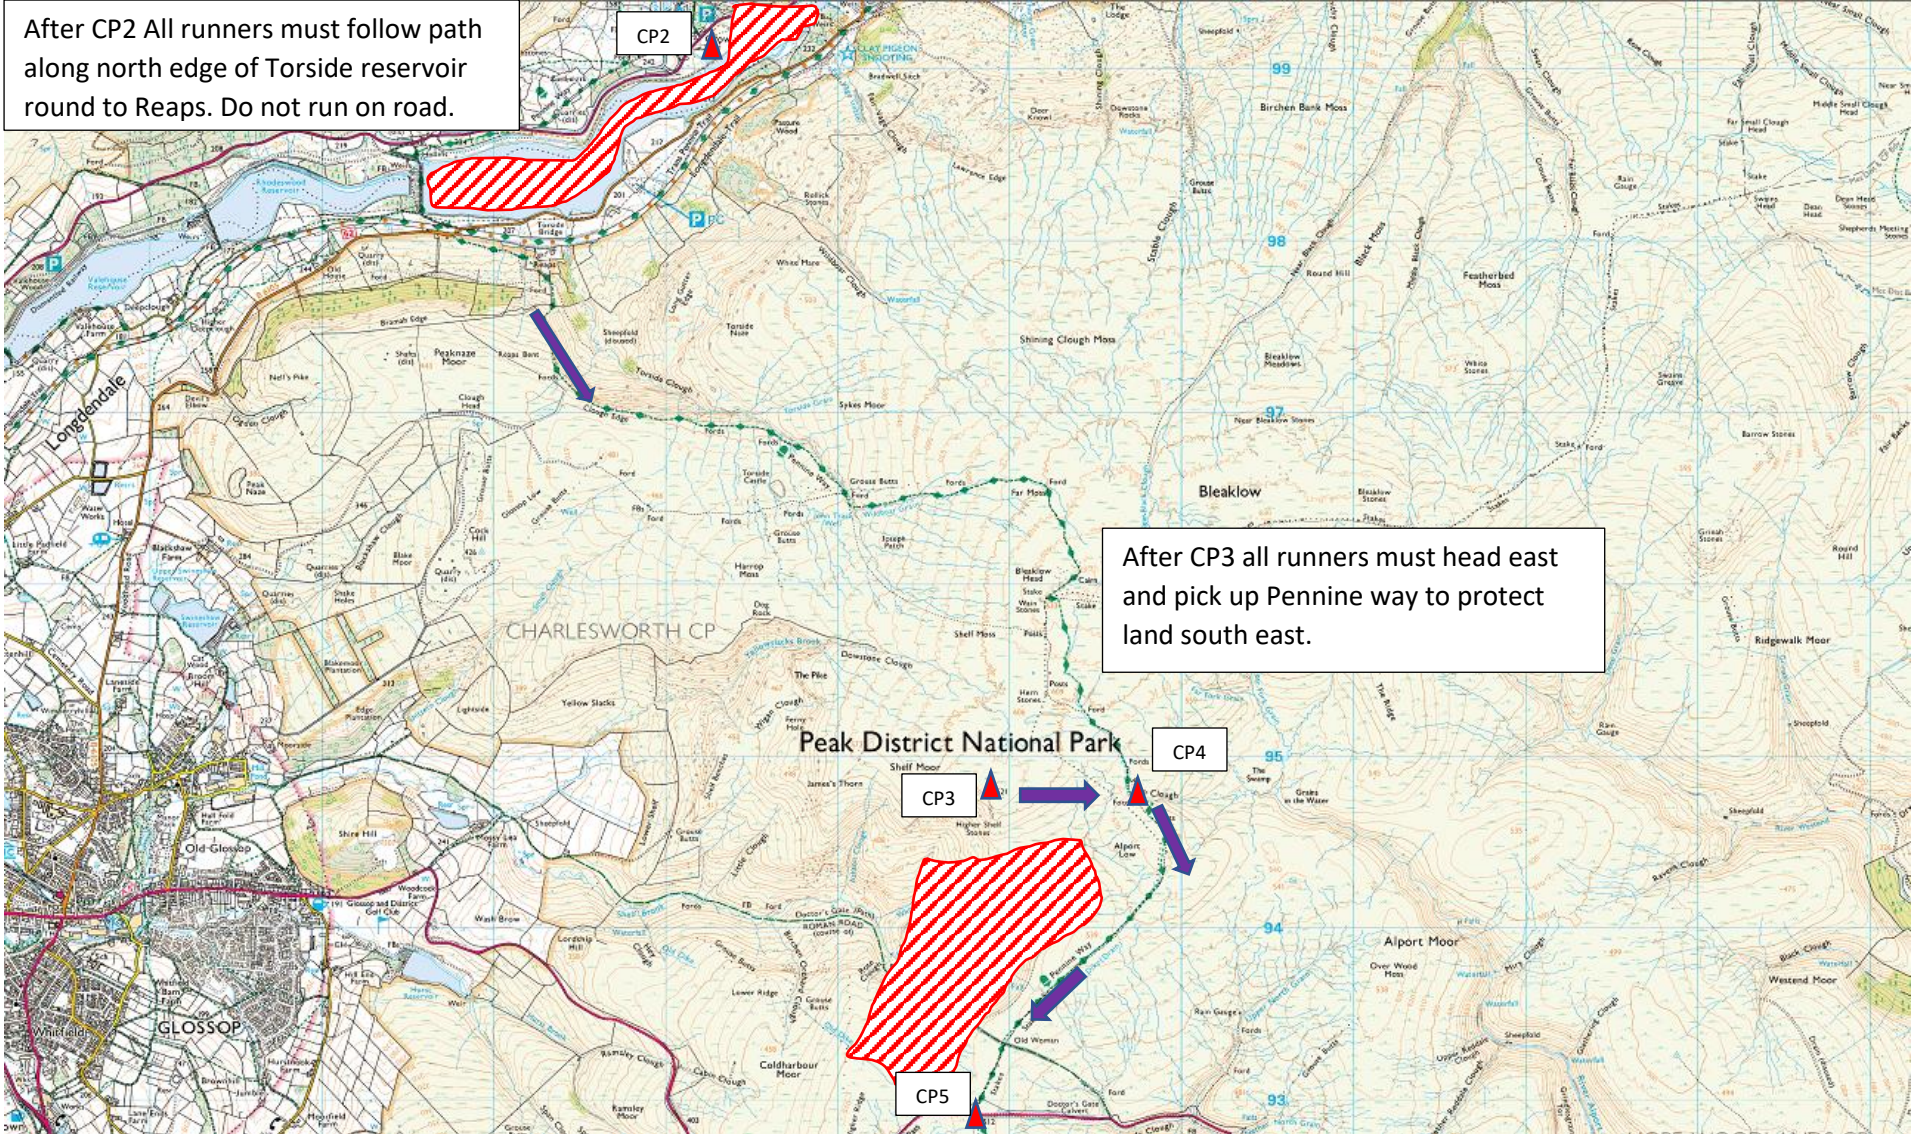

After CP2 All runners must follow path along north edge of Torside reservoir round to Reaps. Do not run on road.

After CP3 all runners must head east and pick up Pennine way to protect land south east.

Out of bounds areas